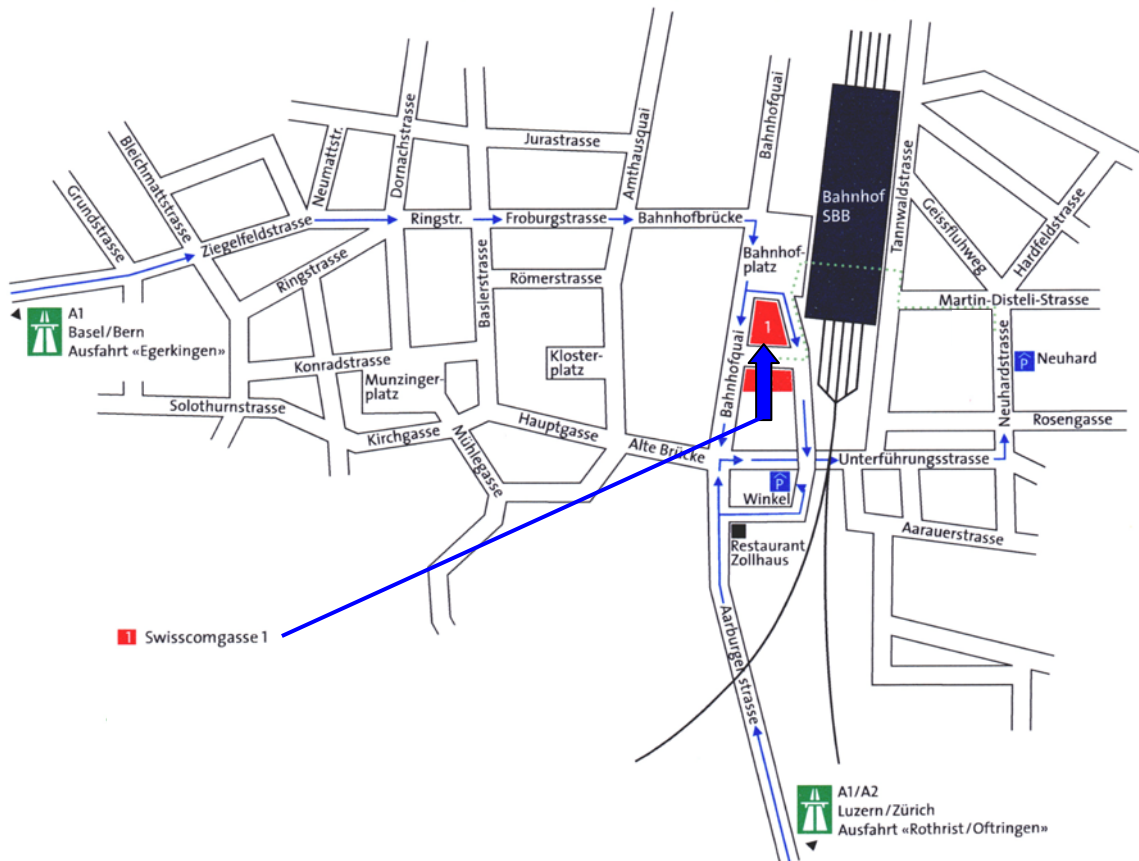

# Situationsplan Olten

Swisscomgasse 1

## Arriving by train SBB Main Station

Take the underpass, leave at the taxi rank, follow the street signs to Swisscomgasse 1, where you find the main entrance to Swisscom Conference Center

## Arriving by car

Highway A1 Bern - Zürich, exit Oftringen/Rothrist. Then follow the signs to Olten SBB Main Station.

## Car Park

Only a few parking places in front of the Swisscom Conference Center.

Parking garage nearby.

Please note - Information, Registration and Auction are on the first Floor.